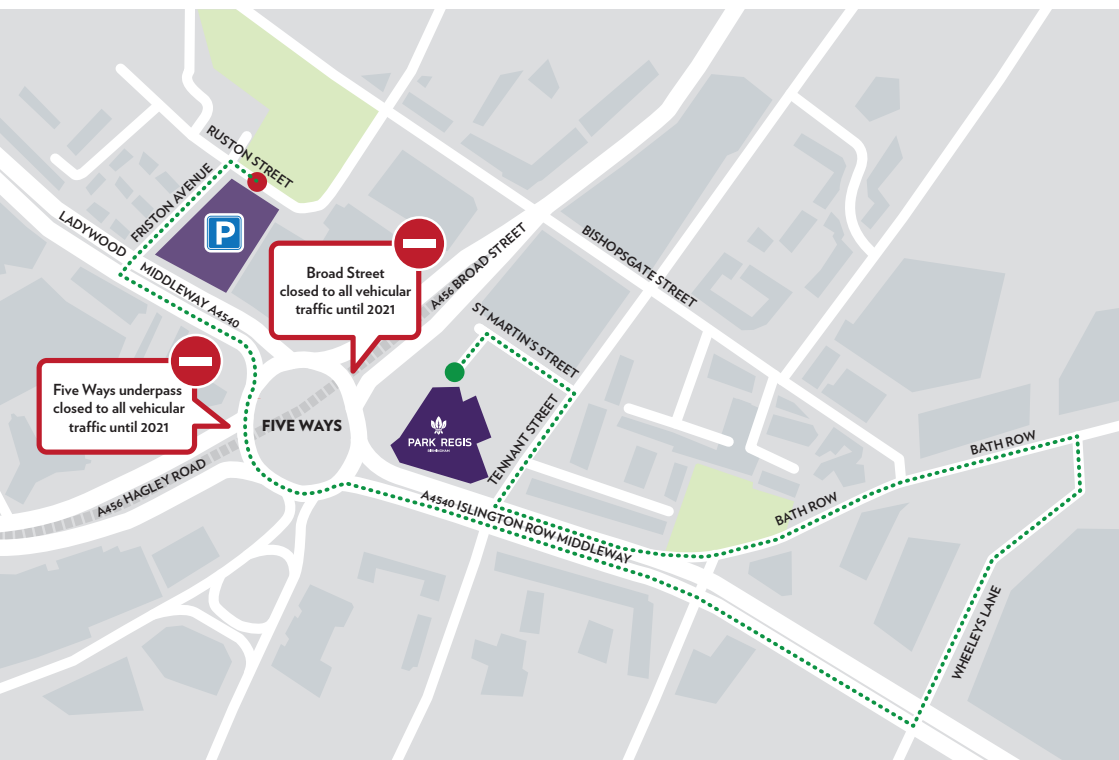

PARK REGIS

BIRMINGHAM

DRIVING DIRECTIONS FROM PARK REGIS TO CAR PARK

Please enter the following post code to locate the car park: **B16 8HH**.

This will bring you to the car rental next door to the main entrance on Ruston Street.

Drive down and take a right to find the multi-story entrance on your right hand side, drive up to **Level 4** where you will find the area turns purple and you will find the hotel signs.

Please do not use the pay machine, please validate your registration details at the hotel reception where payment will be taken.

PARK REGIS

BIRMINGHAM

WALKING DIRECTIONS FROM HOTEL CAR PARK

If you exit from via the door next to the pay station, and then make your way down the stairs located next to the pay machine.

Please do not use the pay machine, please validate your registration details at the hotel reception where payment will be taken.